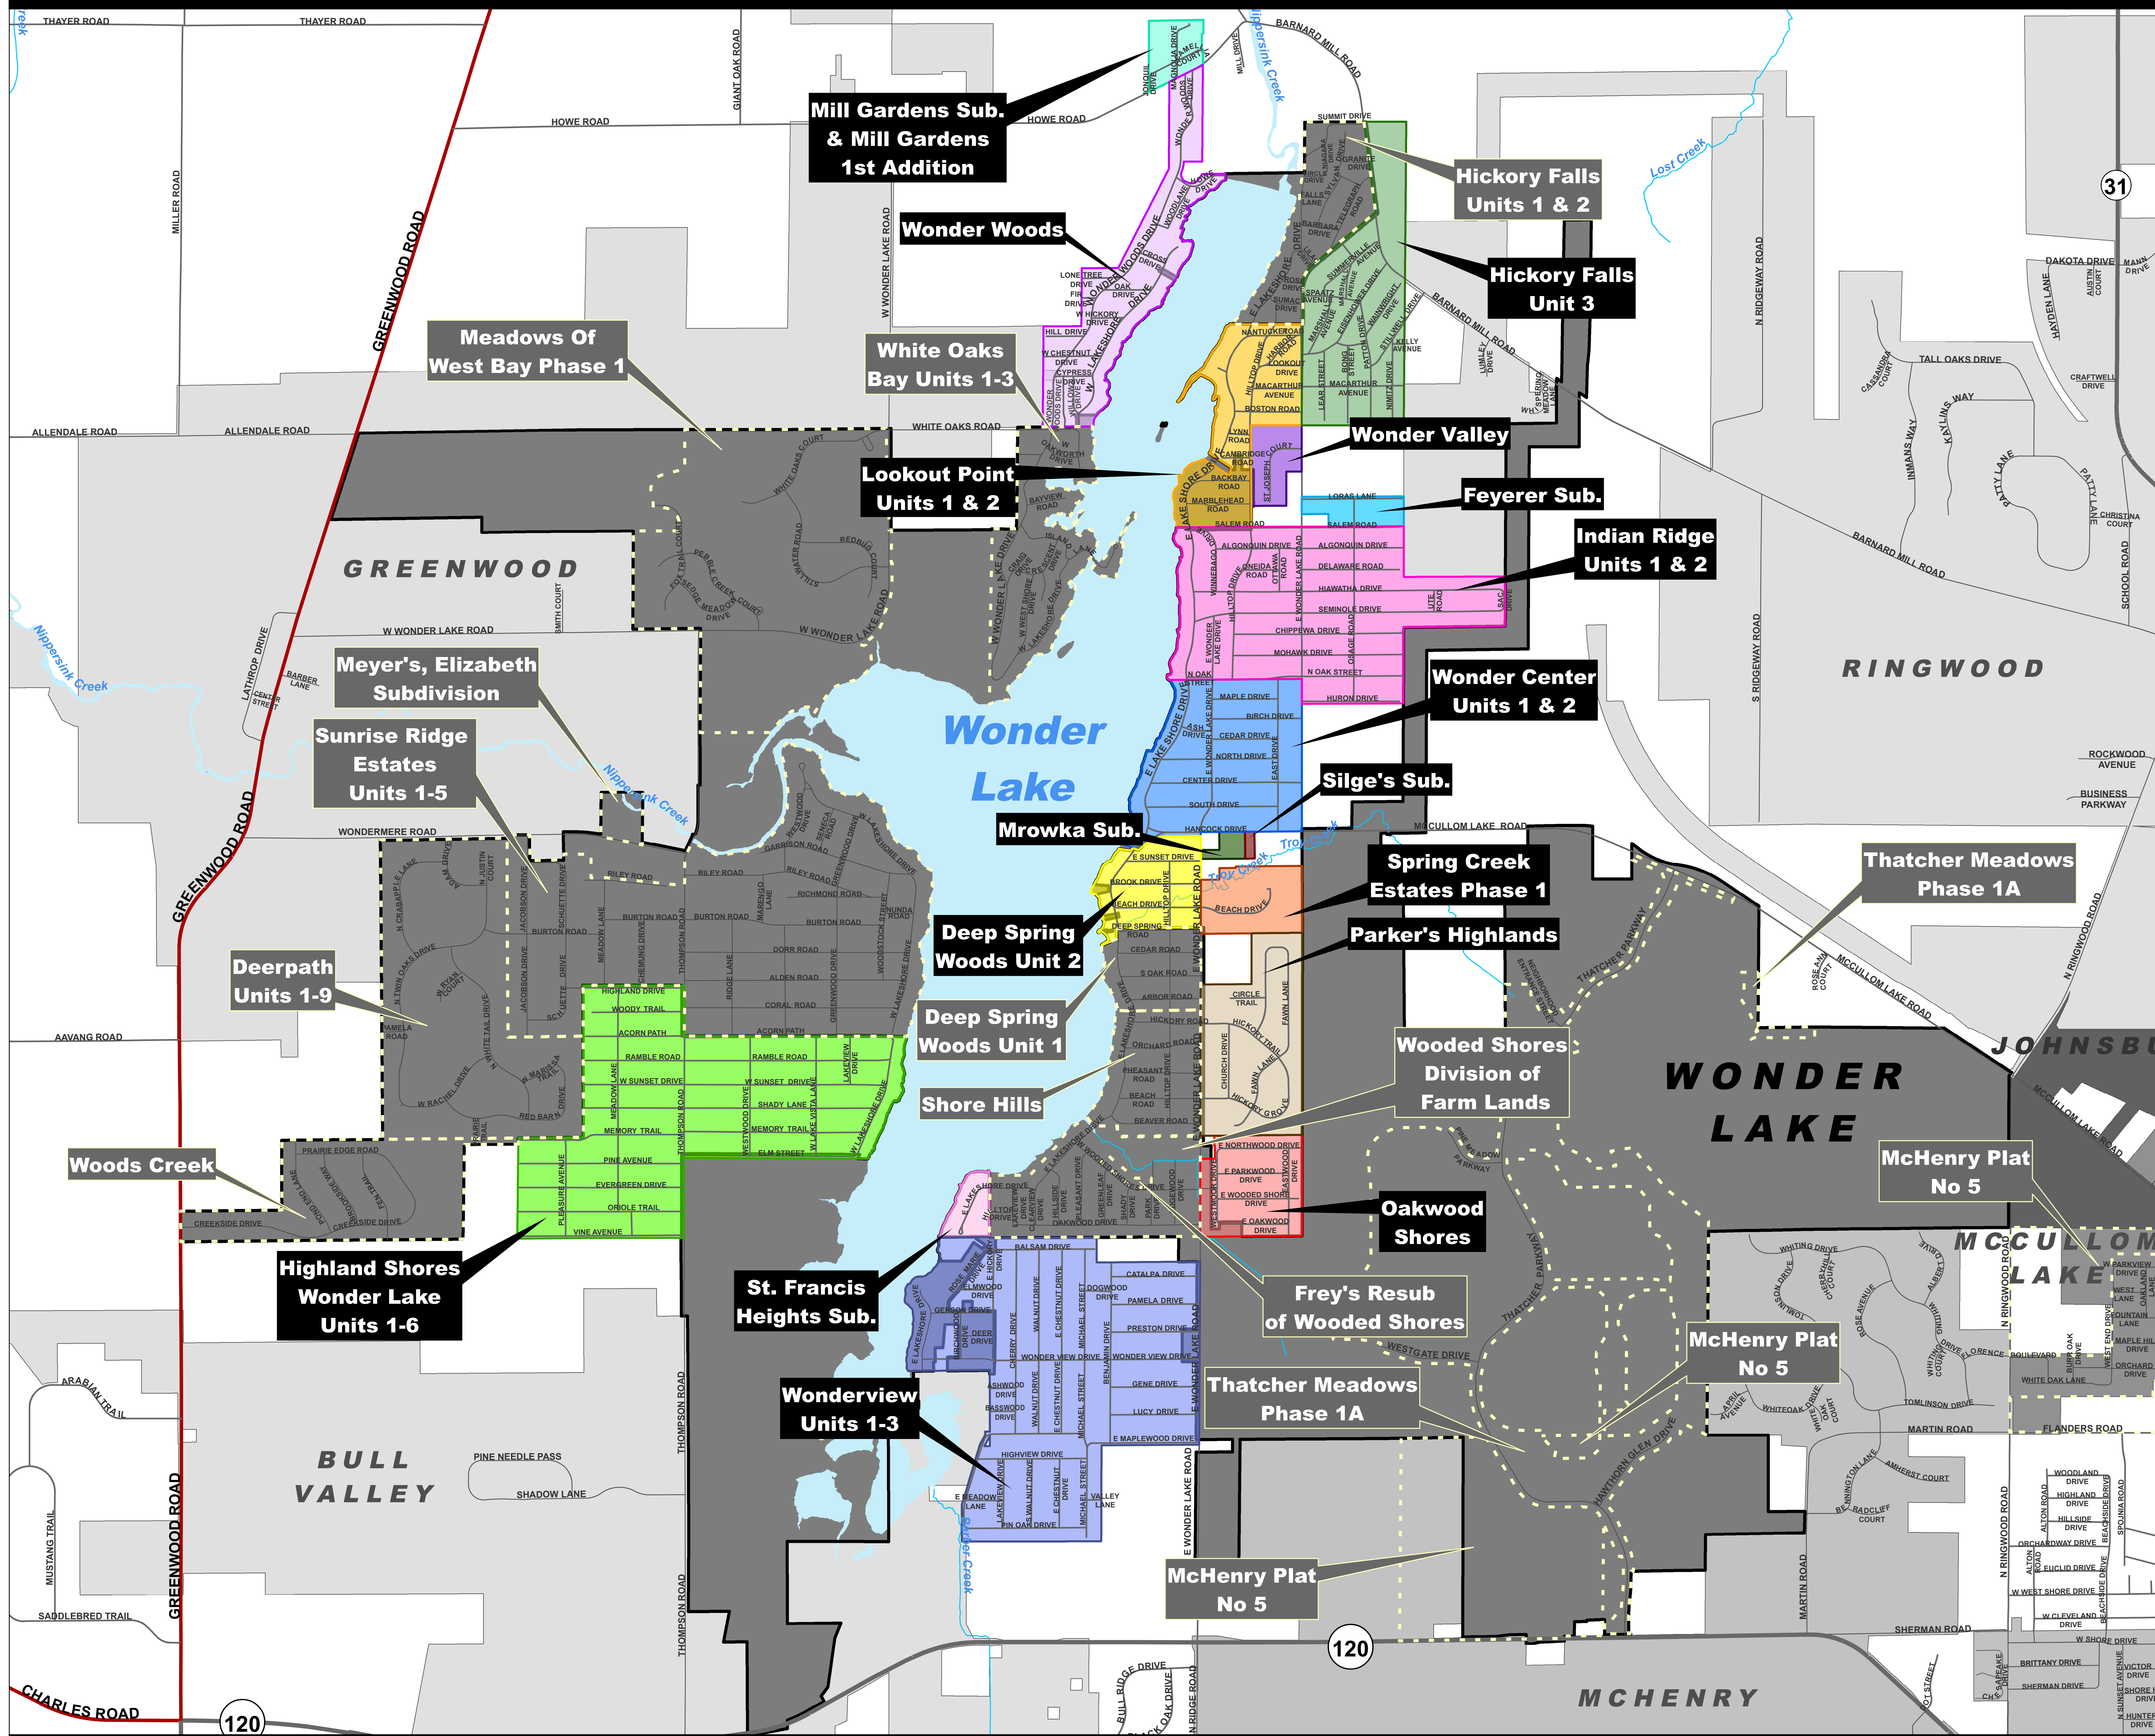

Wonder Lake Unincorporated Subdivisions

Unincorporated Subdivision Roads

Incorporated Subdivision Roads